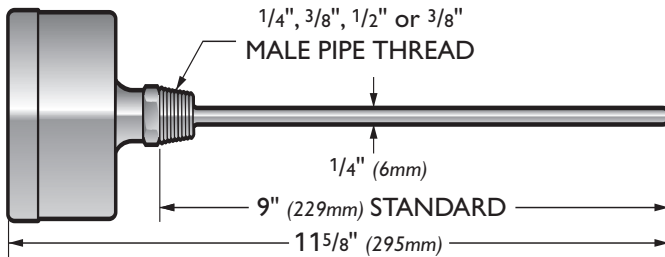

TYPICAL FITTINGS

LEFT SIDE MOUNT

(shown with 1 1/2" Tri-Clamp®)

RIGHT SIDE MOUNT

(shown with 1 1/2" Tri-Clamp®)

BACK MOUNT

(shown with 1 1/2" Tri-Clamp®)

BOTTOM MOUNT

(shown with 1 1/2" Tri-Clamp®)

AIR SPACE

PROJECTILE WELL

SPLIT FERRULE

PIPE THREAD (NPT)

REMOTE MOUNT

(shown with 1/2" NPT)

AVAILABLE IN ANY CONNECTION

FLEXIBLE FOOD GRADE PVC TUBING AVAILABLE IN DIFFERENT LENGTHS