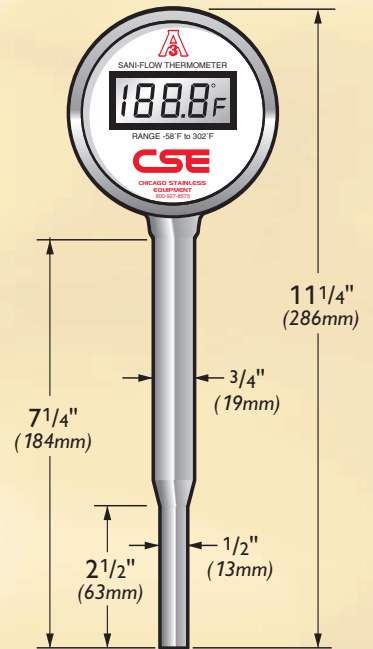

TYPICAL FITTINGS

LEFT SIDE MOUNT

(shown with 1 1/2" Tri-Clamp®)

RIGHT SIDE MOUNT

(shown with 1 1/2" Tri-Clamp®)

BACK MOUNT

(shown with 1 1/2" Tri-Clamp®)

BOTTOM MOUNT

(shown with 1 1/2" Tri-Clamp®)

AIR SPACE

PROJECTILE WELL

SPLIT FERRULE

PIPE THREAD (NPT)

REMOTE MOUNT

(shown with 1/2" NPT)

AVAILABLE IN ANY CONNECTION

FLEXIBLE FOOD GRADE PVC TUBING AVAILABLE IN DIFFERENT LENGTHS