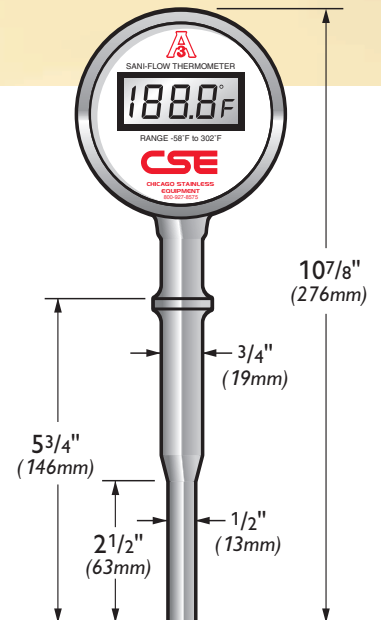

TYPICAL FITTINGS

LEFT SIDE MOUNT

(shown with 1 1/2" Tri-Clamp®)

RIGHT SIDE MOUNT

(shown with 1 1/2" Tri-Clamp®)

BACK MOUNT

(shown with 1 1/2" Tri-Clamp®)

BOTTOM MOUNT

(shown with 1 1/2" Tri-Clamp®)

AIR SPACE

PROJECTILE WELL

SPLIT FERRULE

PIPE THREAD (NPT)

REMOTE MOUNT

(shown with 1/2" NPT)

AVAILABLE IN ANY CONNECTION

FLEXIBLE FOOD GRADE PVC TUBING AVAILABLE IN DIFFERENT LENGTHS