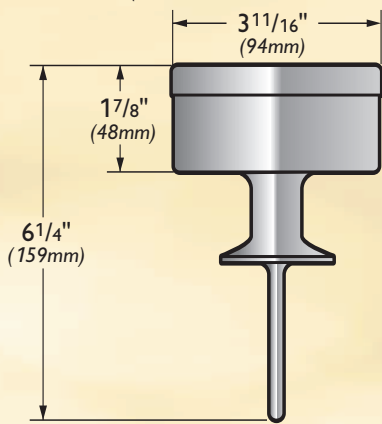

TYPICAL FITTINGS

LEFT SIDE MOUNT

(shown with 1 1/2" Tri-Clamp®)

RIGHT SIDE MOUNT

(shown with 1 1/2" Tri-Clamp®)

BACK MOUNT

(shown with 1 1/2" Tri-Clamp®)

BOTTOM MOUNT

(shown with 1 1/2" Tri-Clamp®)

AIR SPACE

PROJECTILE WELL

SPLIT FERRULE

PIPE THREAD (NPT)

REMOTE MOUNT

(shown with 1/2" NPT)

AVAILABLE IN ANY CONNECTION

FLEXIBLE FOOD GRADE PVC TUBING AVAILABLE IN DIFFERENT LENGTHS