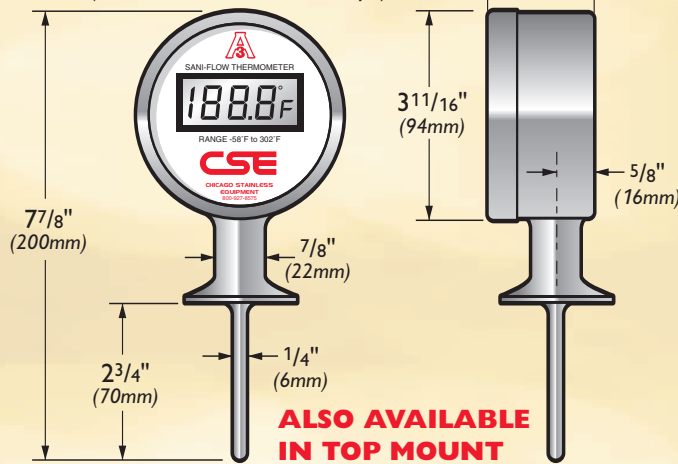

TYPICAL FITTINGS

LEFT SIDE MOUNT

(shown with 1 1/2" Tri-Clamp®)

RIGHT SIDE MOUNT

(shown with 1 1/2" Tri-Clamp®)

BACK MOUNT

(shown with 1 1/2" Tri-Clamp®)

BOTTOM MOUNT

(shown with 1 1/2" Tri-Clamp®)

AIR SPACE

PROJECTILE WELL

SPLIT FERRULE

PIPE THREAD (NPT)

REMOTE MOUNT

(shown with 1/2" NPT)

AVAILABLE IN ANY CONNECTION

FLEXIBLE FOOD GRADE PVC TUBING AVAILABLE IN DIFFERENT LENGTHS