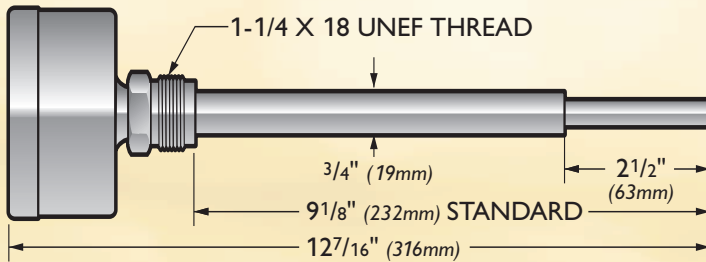

TYPICAL FITTINGS

LEFT SIDE MOUNT

(shown with 1 1/2" Tri-Clamp®)

RIGHT SIDE MOUNT

(shown with 1 1/2" Tri-Clamp®)

BACK MOUNT

(shown with 1 1/2" Tri-Clamp®)

BOTTOM MOUNT

(shown with 1 1/2" Tri-Clamp®)

AIR SPACE

PROJECTILE WELL

SPLIT FERRULE

PIPE THREAD (NPT)

REMOTE MOUNT

(shown with 1/2" NPT)

AVAILABLE IN ANY CONNECTION

FLEXIBLE FOOD GRADE PVC TUBING AVAILABLE IN DIFFERENT LENGTHS