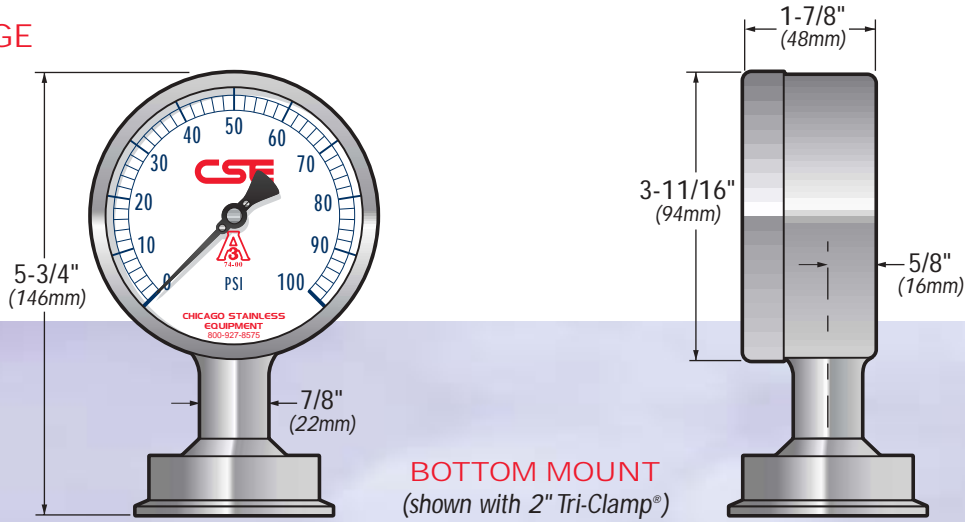

3-1/2" GAUGE
(90mm)

BOTTOM MOUNT
(shown with 2" Tri-Clamp®)

BACK MOUNT
(shown with 2" Tri-Clamp®)

RIGHT SIDE MOUNT
(shown with 2" Tri-Clamp®)

LEFT SIDE MOUNT
(shown with 2" Tri-Clamp®)

5" GAUGE
(120mm)