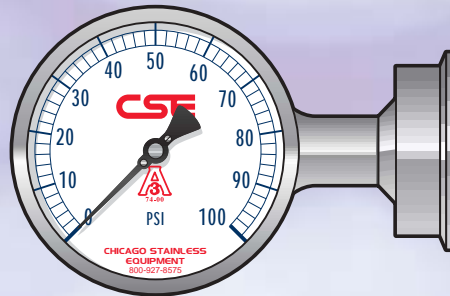

3-1/2" GAUGE
(90mm)

BOTTOM MOUNT
(shown with 2" Tri-Clamp®)

BACK MOUNT
(shown with 2" Tri-Clamp®)

RIGHT SIDE MOUNT
(shown with 2" Tri-Clamp®)

LEFT SIDE MOUNT
(shown with 2" Tri-Clamp®)

5" GAUGE
(120mm)