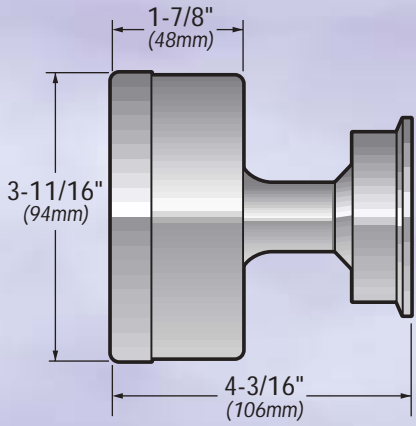

3-1/2" GAUGE
(90mm)

BOTTOM MOUNT
(shown with 2" Tri-Clamp®)

BACK MOUNT
(shown with 2" Tri-Clamp®)

RIGHT SIDE MOUNT
(shown with 2" Tri-Clamp®)

LEFT SIDE MOUNT
(shown with 2" Tri-Clamp®)

5" GAUGE
(120mm)