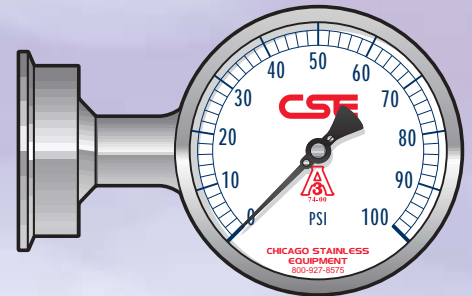

3-1/2" GAUGE
(90mm)

BOTTOM MOUNT
(shown with 2" Tri-Clamp®)

BACK MOUNT
(shown with 2" Tri-Clamp®)

RIGHT SIDE MOUNT
(shown with 2" Tri-Clamp®)

LEFT SIDE MOUNT
(shown with 2" Tri-Clamp®)

5" GAUGE
(120mm)