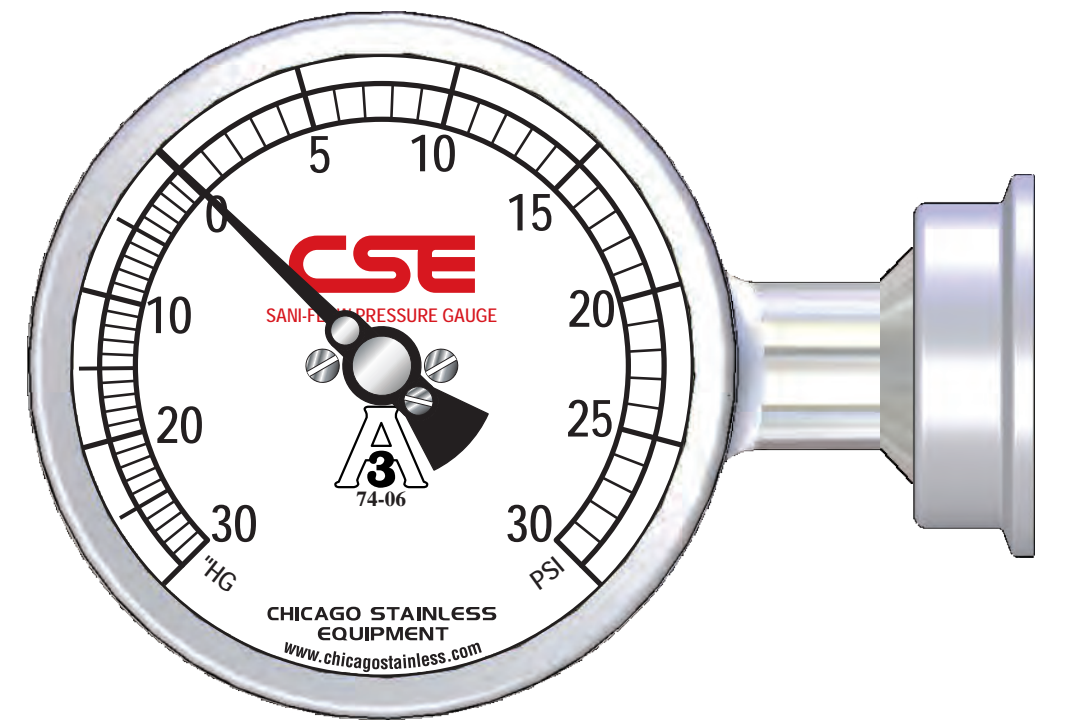

3-1/2" BOTTOM MOUNT
(Shown with 2" Tri-Clamp)

3-1/2" BACK MOUNT
(Shown with 2" Tri-Clamp)

3-1/2" LEFT SIDE MOUNT
(Shown with 1-1/2" Male I-Line)

3-1/2" TOP MOUNT
(Shown with 2" Male I-Line)

3-1/2" RIGHT SIDE MOUNT
(Shown with 1-1/2" Tri-Clamp)

5" BOTTOM MOUNT
(Shown with 2" Tri-Clamp)

5" BACK MOUNT
(Shown with 2" Tri-Clamp)