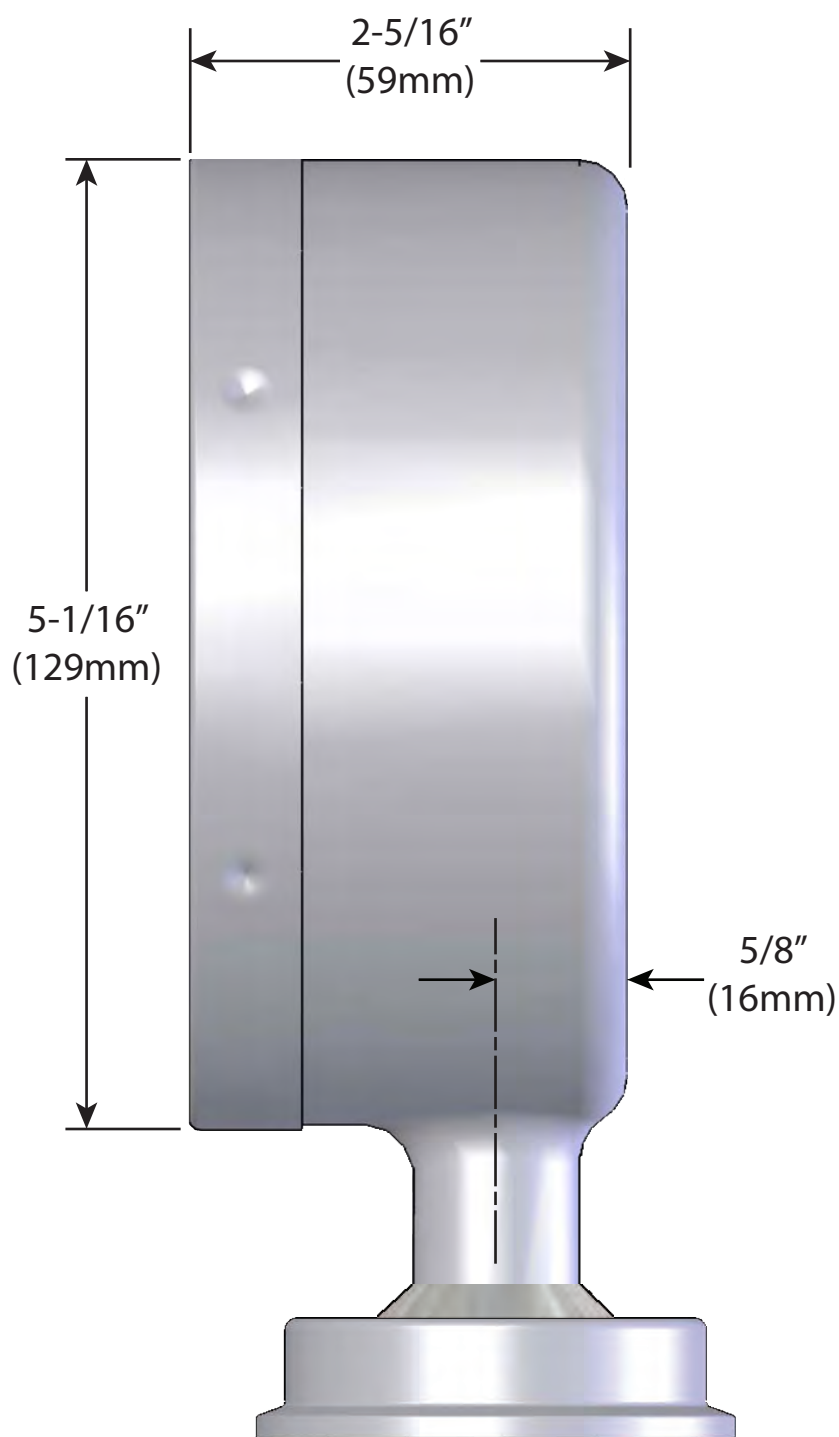

3-1/2" BOTTOM MOUNT
(Shown with 2" Tri-Clamp)

3-1/2" BACK MOUNT
(Shown with 2" Tri-Clamp)

3-1/2" LEFT SIDE MOUNT
(Shown with 1-1/2" Male I-Line)

3-1/2" TOP MOUNT
(Shown with 2" Male I-Line)

3-1/2" RIGHT SIDE MOUNT
(Shown with 1-1/2" Tri-Clamp)

5" BOTTOM MOUNT
(Shown with 2" Tri-Clamp)

5" BACK MOUNT
(Shown with 2" Tri-Clamp)