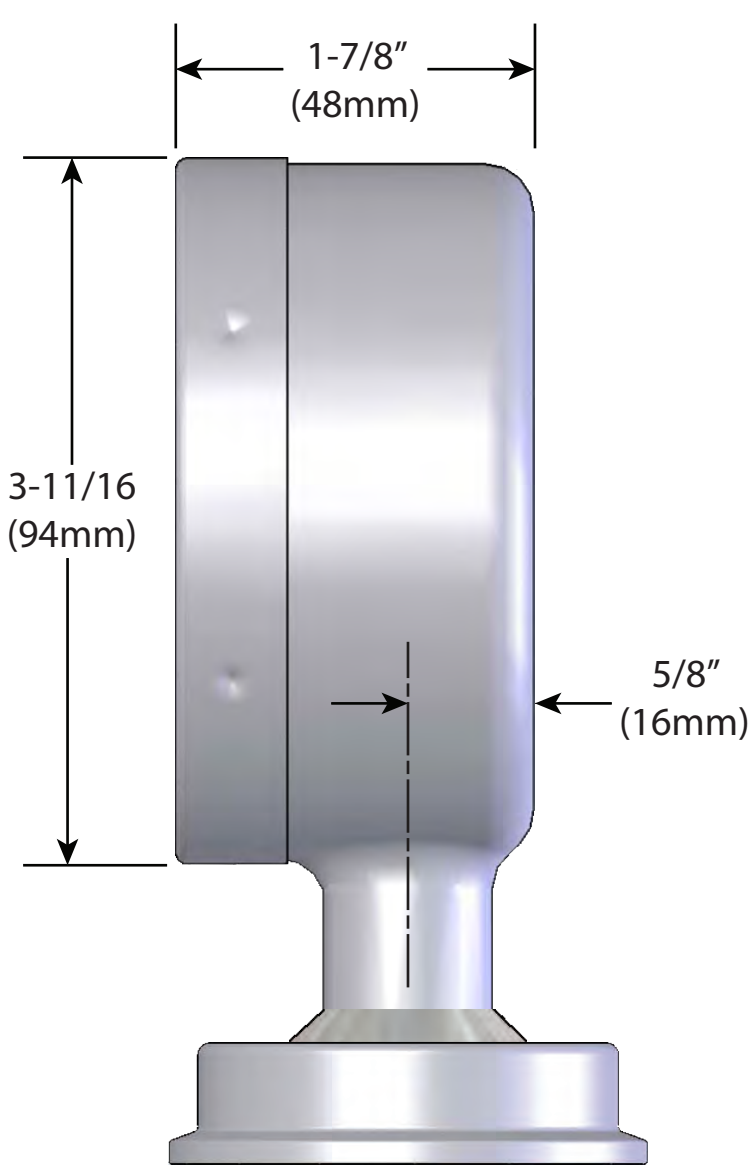

3-1/2" BOTTOM MOUNT
(Shown with 2" Tri-Clamp)

3-1/2" BACK MOUNT
(Shown with 2" Tri-Clamp)

3-1/2" LEFT SIDE MOUNT
(Shown with 1-1/2" Male I-Line)

3-1/2" TOP MOUNT
(Shown with 2" Male I-Line)

3-1/2" RIGHT SIDE MOUNT
(Shown with 1-1/2" Tri-Clamp)

5" BOTTOM MOUNT
(Shown with 2" Tri-Clamp)

5" BACK MOUNT
(Shown with 2" Tri-Clamp)