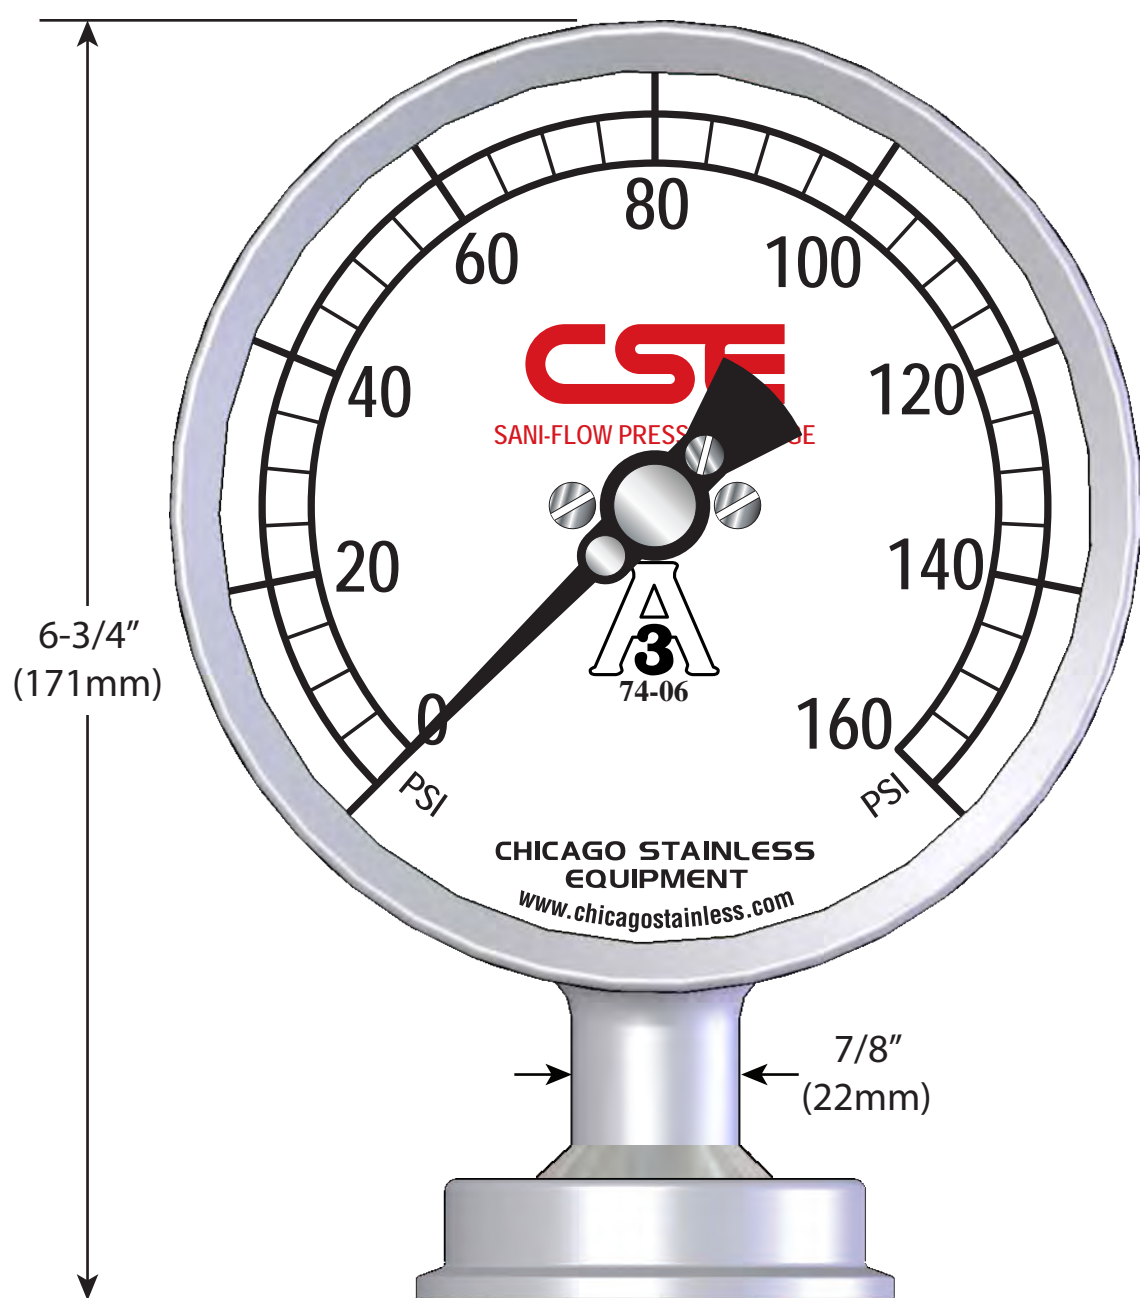

3-1/2" BOTTOM MOUNT
(Shown with 2" Tri-Clamp)

3-1/2" BACK MOUNT
(Shown with 2" Tri-Clamp)

3-1/2" LEFT SIDE MOUNT
(Shown with 1-1/2" Male I-Line)

3-1/2" TOP MOUNT
(Shown with 2" Male I-Line)

3-1/2" RIGHT SIDE MOUNT
(Shown with 1-1/2" Tri-Clamp)

5" BOTTOM MOUNT
(Shown with 2" Tri-Clamp)

5" BACK MOUNT
(Shown with 2" Tri-Clamp)