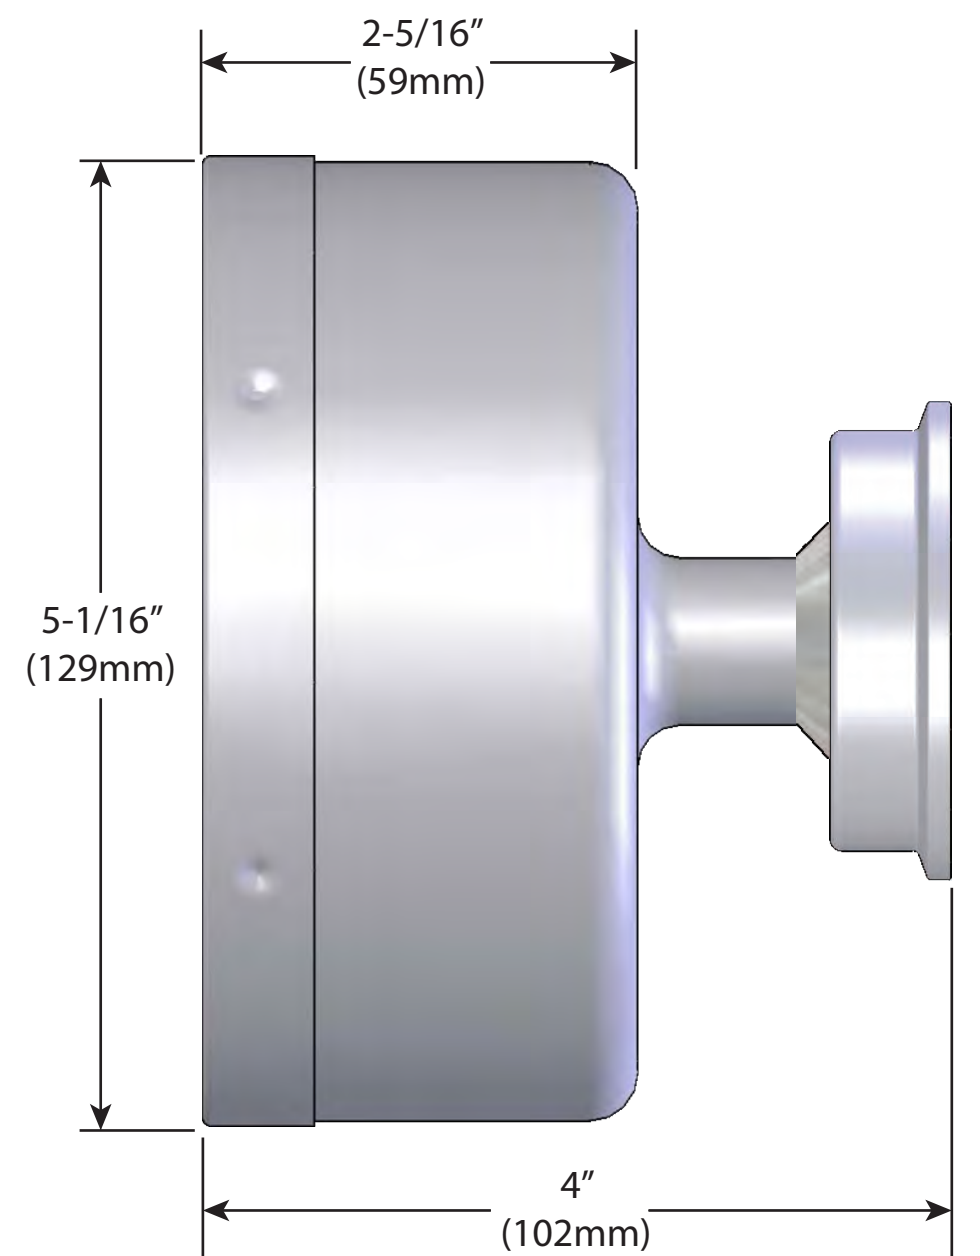

3-1/2" BOTTOM MOUNT
(Shown with 2" Tri-Clamp)

3-1/2" BACK MOUNT
(Shown with 2" Tri-Clamp)

3-1/2" LEFT SIDE MOUNT
(Shown with 1-1/2" Male I-Line)

3-1/2" TOP MOUNT
(Shown with 2" Male I-Line)

3-1/2" RIGHT SIDE MOUNT
(Shown with 1-1/2" Tri-Clamp)

5" BOTTOM MOUNT
(Shown with 2" Tri-Clamp)

5" BACK MOUNT
(Shown with 2" Tri-Clamp)