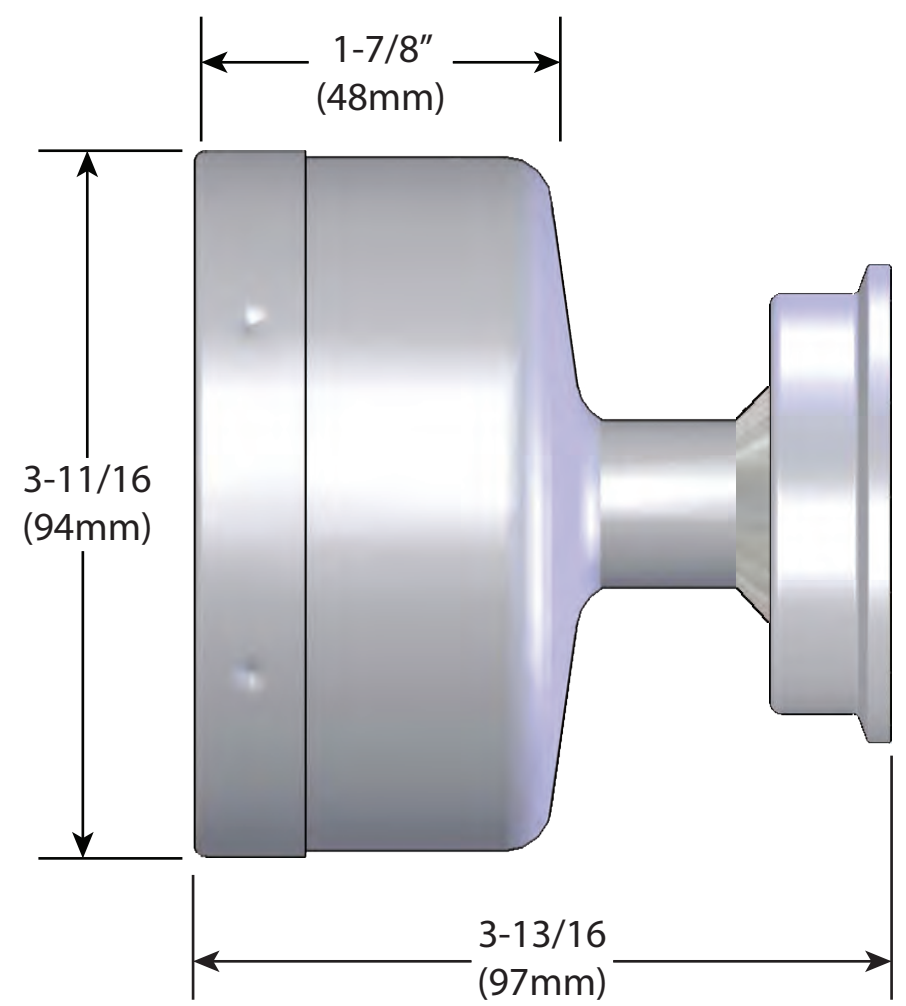

3-1/2" BOTTOM MOUNT
(Shown with 2" Tri-Clamp)

3-1/2" BACK MOUNT
(Shown with 2" Tri-Clamp)

3-1/2" LEFT SIDE MOUNT
(Shown with 1-1/2" Male I-Line)

3-1/2" TOP MOUNT
(Shown with 2" Male I-Line)

3-1/2" RIGHT SIDE MOUNT
(Shown with 1-1/2" Tri-Clamp)

5" BOTTOM MOUNT
(Shown with 2" Tri-Clamp)

5" BACK MOUNT
(Shown with 2" Tri-Clamp)