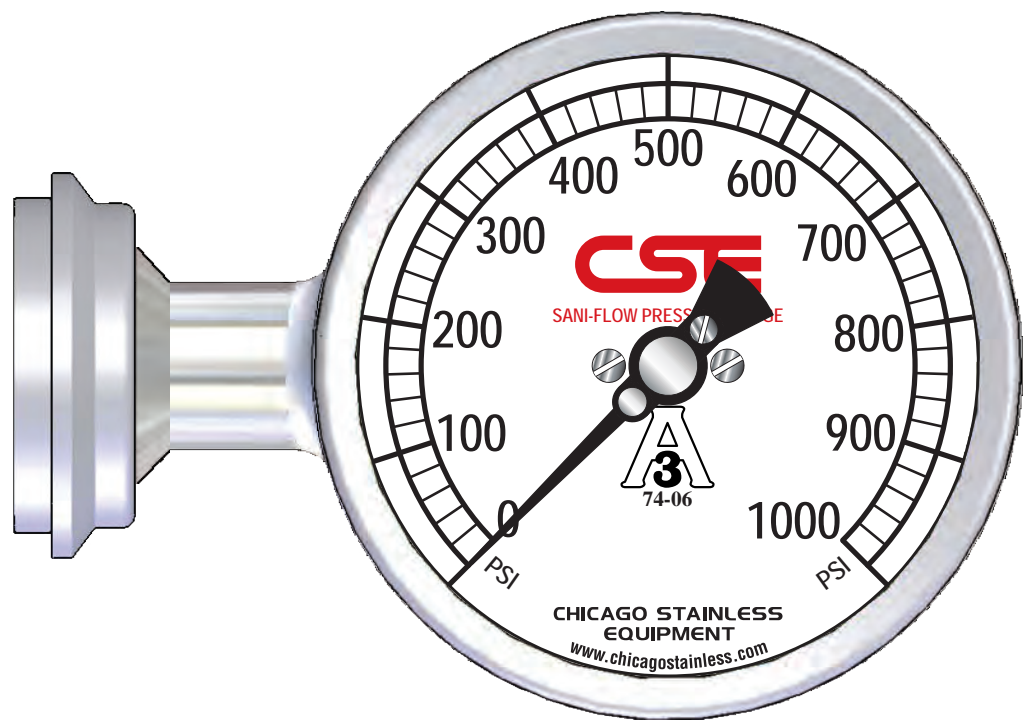

3-1/2" BOTTOM MOUNT
(Shown with 2" Tri-Clamp)

3-1/2" BACK MOUNT
(Shown with 2" Tri-Clamp)

3-1/2" LEFT SIDE MOUNT
(Shown with 1-1/2" Male I-Line)

3-1/2" TOP MOUNT
(Shown with 2" Male I-Line)

3-1/2" RIGHT SIDE MOUNT
(Shown with 1-1/2" Tri-Clamp)

5" BOTTOM MOUNT
(Shown with 2" Tri-Clamp)

5" BACK MOUNT
(Shown with 2" Tri-Clamp)