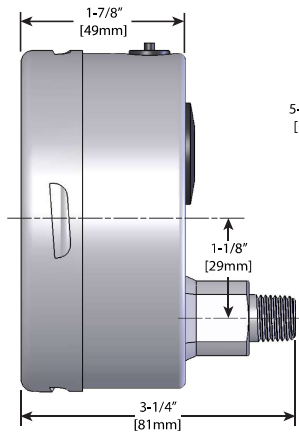

2-1/2" BOTTOM MOUNT

2-1/2" BACK MOUNT

2-1/2" LEFT SIDE MOUNT

2-1/2" TOP MOUNT

2-1/2" RIGHT SIDE MOUNT

4" BOTTOM MOUNT
(Shown with 1/2" NPT)

4" BACK MOUNT
(Available with 1/4" NPT only)