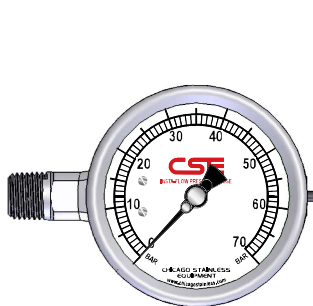

2-1/2" BOTTOM MOUNT

2-1/2" BACK MOUNT

2-1/2" LEFT SIDE MOUNT

2-1/2" TOP MOUNT

2-1/2" RIGHT SIDE MOUNT

4" BOTTOM MOUNT
(Shown with 1/2" NPT)

4" BACK MOUNT
(Available with 1/4" NPT only)