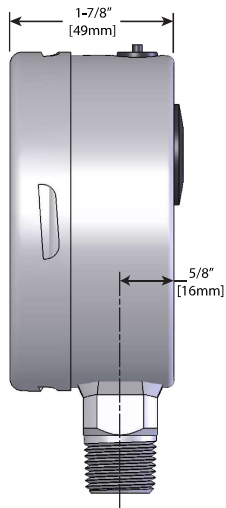

2-1/2" BOTTOM MOUNT

2-1/2" BACK MOUNT

2-1/2" LEFT SIDE MOUNT

2-1/2" TOP MOUNT

2-1/2" RIGHT SIDE MOUNT

4" BOTTOM MOUNT
(Shown with 1/2" NPT)

4" BACK MOUNT
(Available with 1/4" NPT only)