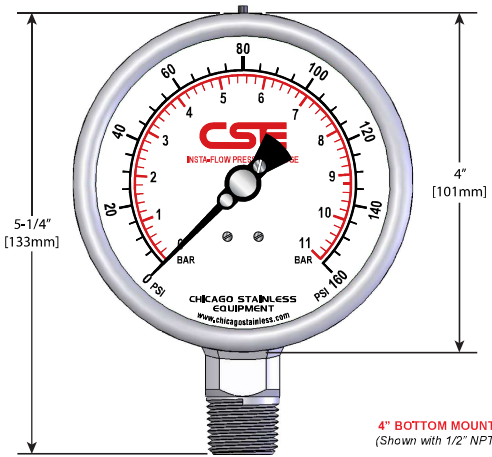

2-1/2" BOTTOM MOUNT

2-1/2" BACK MOUNT

2-1/2" LEFT SIDE MOUNT

2-1/2" TOP MOUNT

2-1/2" RIGHT SIDE MOUNT

4" BOTTOM MOUNT
(Shown with 1/2" NPT)

4" BACK MOUNT
(Available with 1/4" NPT only)