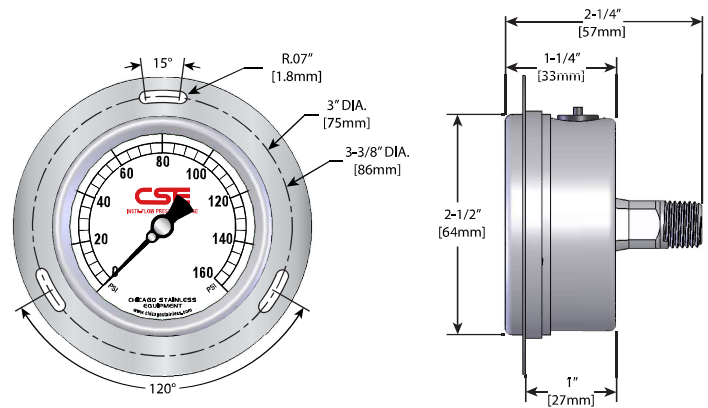

2-1/2" BOTTOM MOUNT

2-1/2" BACK MOUNT

2-1/2" LEFT SIDE MOUNT

2-1/2" TOP MOUNT

2-1/2" RIGHT SIDE MOUNT

4" BOTTOM MOUNT
(Shown with 1/2" NPT)

4" BACK MOUNT
(Available with 1/4" NPT only)