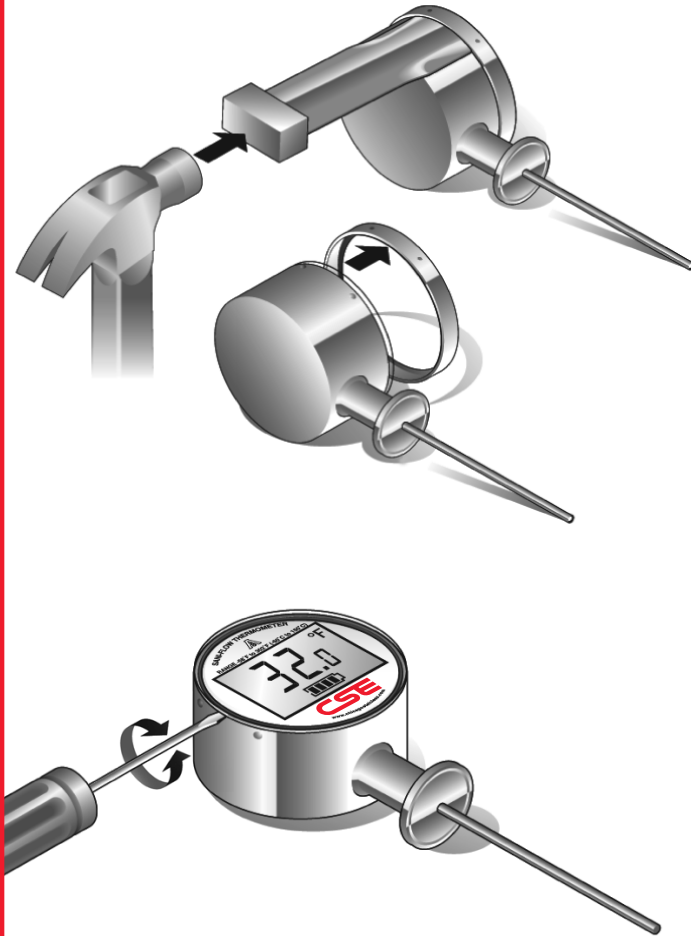

## Sani-Flow™ Digital Thermometer Recalibration & Battery Replacement Procedure

### Lens Removal